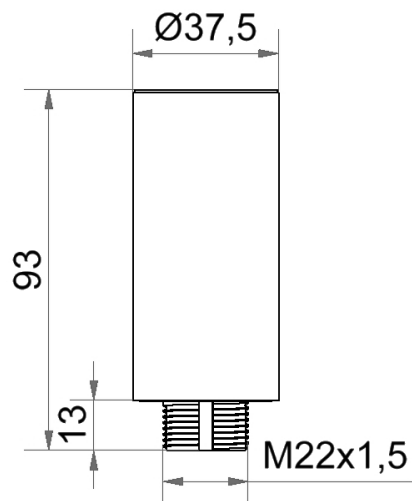

DRAWING

! For additional installation and mounting information, refer to the appropriate user guide at www.werma.com. This printed copy is for information only and is subject to alteration.